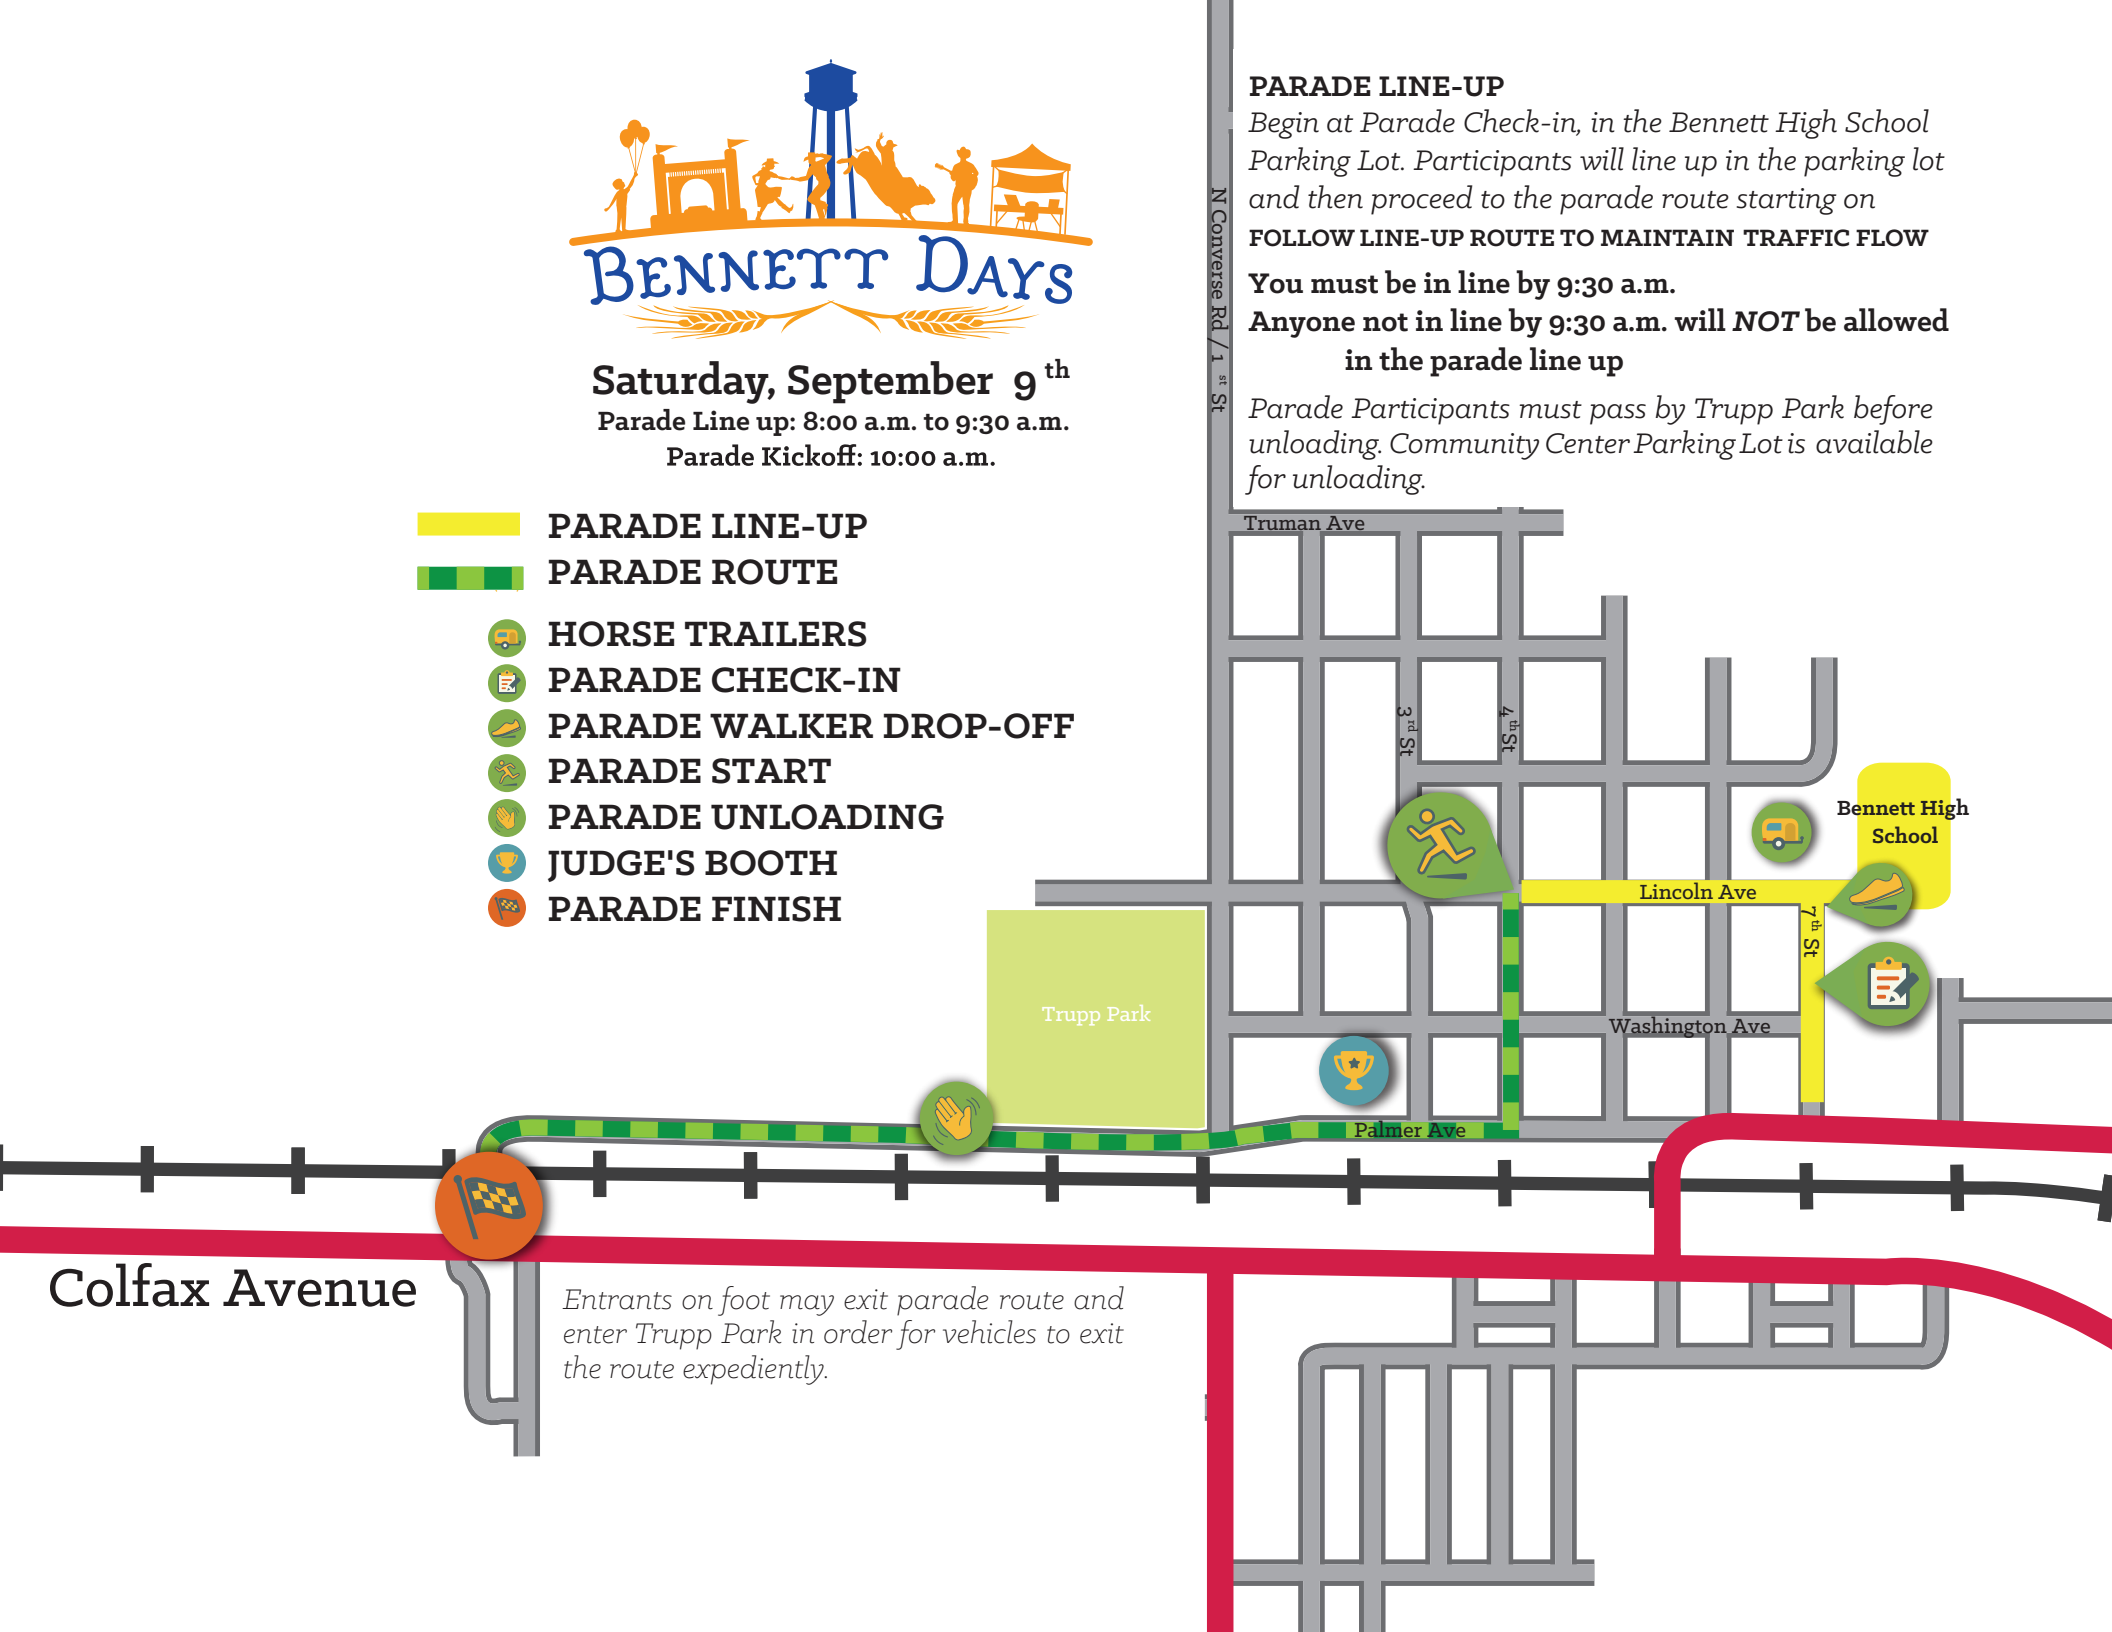

Saturday, September 9th

Parade Line up: 8:00 a.m. to 9:30 a.m.

Parade Kickoff: 10:00 a.m.

-  **PARADE LINE-UP**
-  **PARADE ROUTE**
-  **HORSE TRAILERS**
-  **PARADE CHECK-IN**
-  **PARADE WALKER DROP-OFF**
-  **PARADE START**
-  **PARADE UNLOADING**
-  **JUDGE'S BOOTH**
-  **PARADE FINISH**

PARADE LINE-UP

Begin at Parade Check-in, in the Bennett High School Parking Lot. Participants will line up in the parking lot and then proceed to the parade route starting on

FOLLOW LINE-UP ROUTE TO MAINTAIN TRAFFIC FLOW

You must be in line by 9:30 a.m.

Anyone not in line by 9:30 a.m. will NOT be allowed in the parade line up

Parade Participants must pass by Trupp Park before unloading. Community Center Parking Lot is available for unloading.

Colfax Avenue

Entrants on foot may exit parade route and enter Trupp Park in order for vehicles to exit the route expediently.