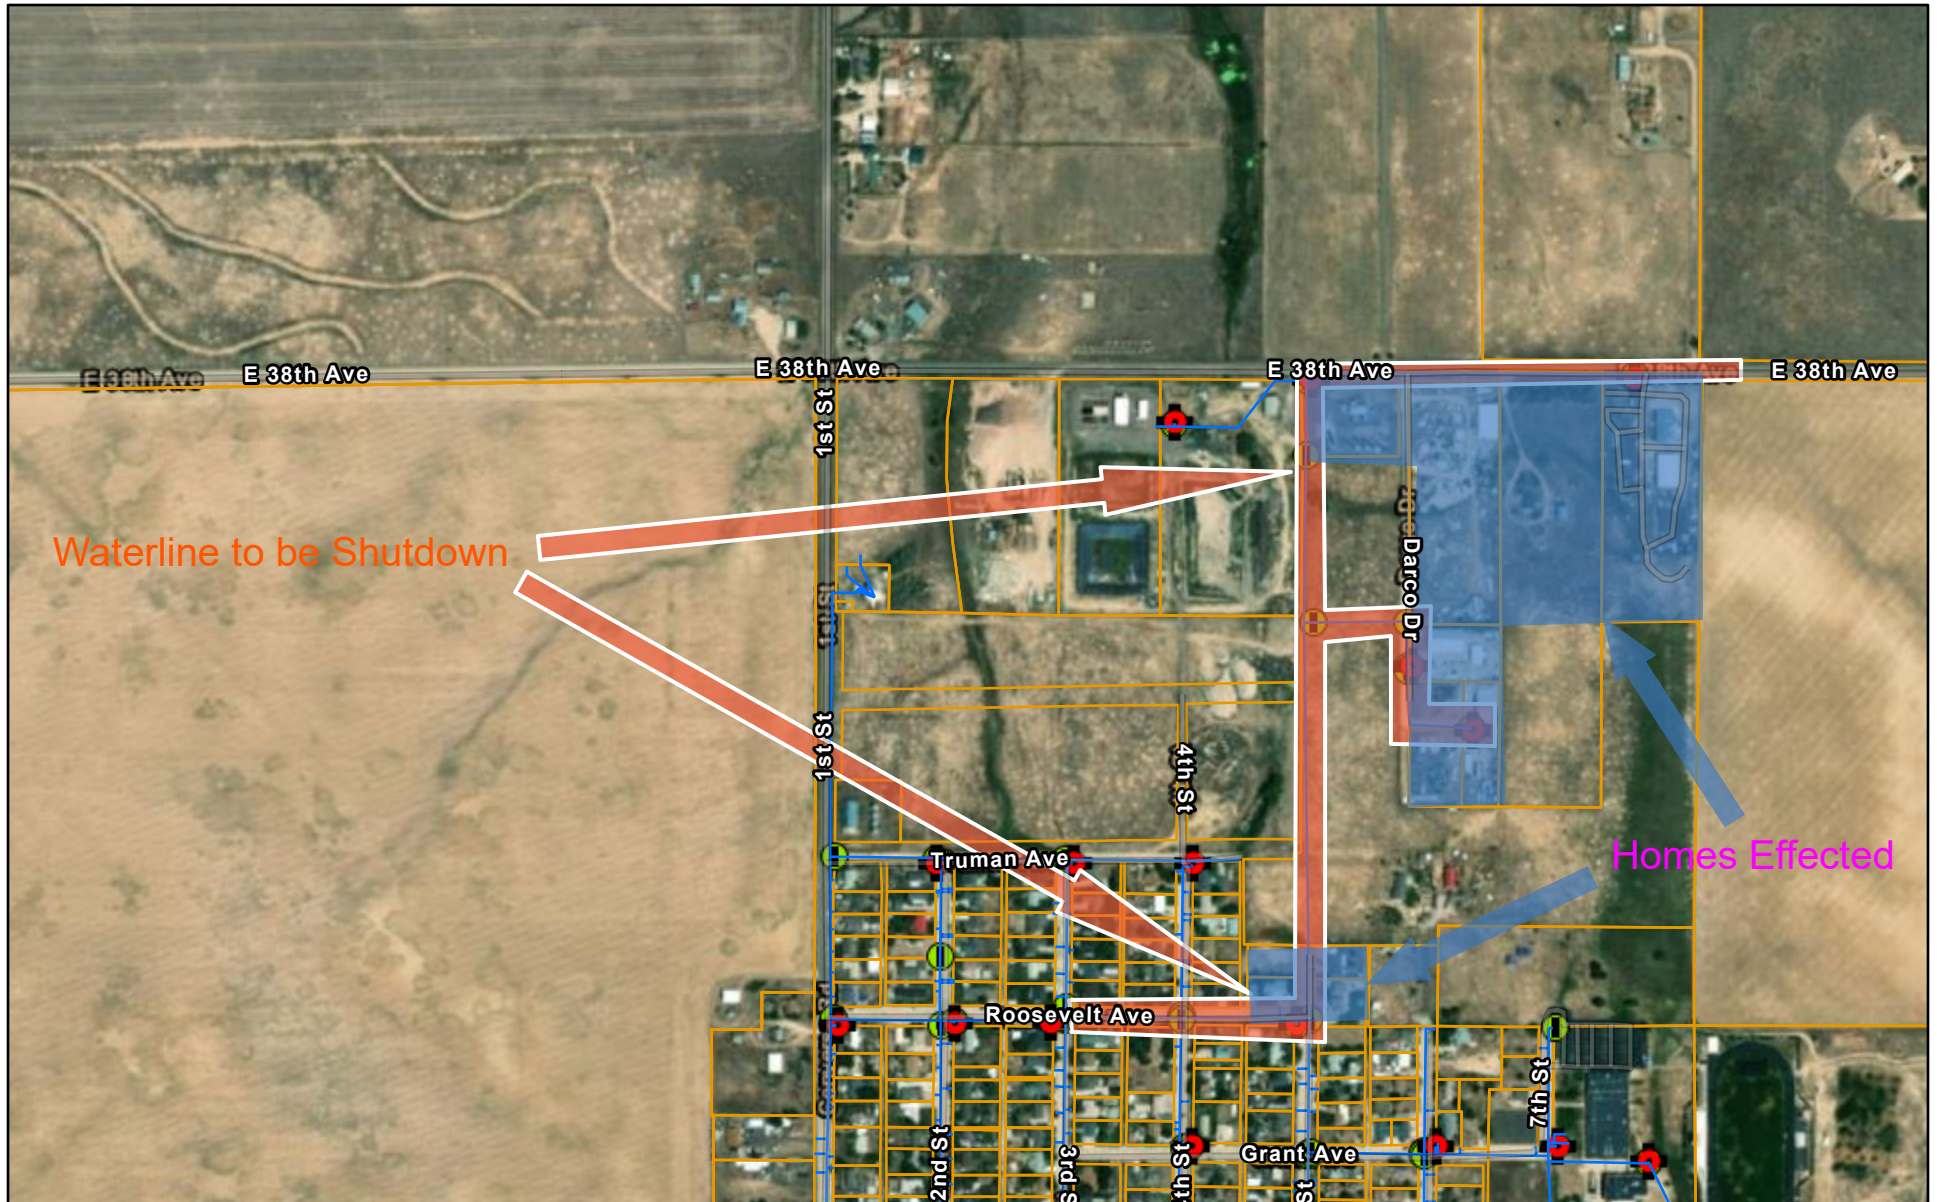

Town of Bennett

6/16/2022, 11:16:32 AM

- World Transportation — Main
- Address Points — Hydrant
- System Valve
- Parcels - Parcels_AdamsCounty

Esri, HERE, Garmin, (c) OpenStreetMap contributors, Source: Esri, Maxar, Earthstar Geographics, and the GIS User Community, Sources: Esri, HERE,